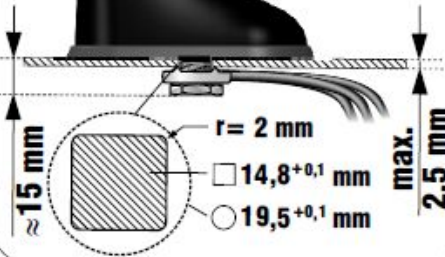

MOUNTING INSTRUCTIONS

Kombi-Dachantenne

Combi Roof Antenna

GSM900/1800, UMTS, LTE, GPS

MONTAGEANLEITUNG

Montagehinweise
Mounting Instruction

22 mm

Wichtige Maße
 Important Dimensions