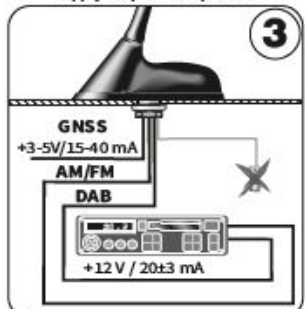

DAB: Phantomspeisung/
Supply via phantom powers