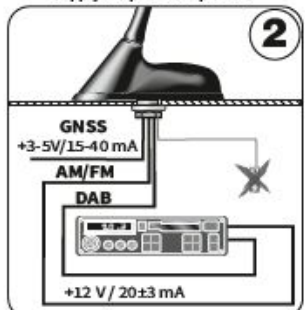

AM/FM : Phantomspeisung/
Supply via phantom powers