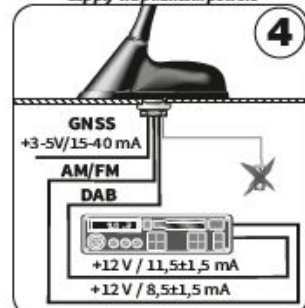

AM/FM + DAB: Phantomspeisung
Supply via phantom powers