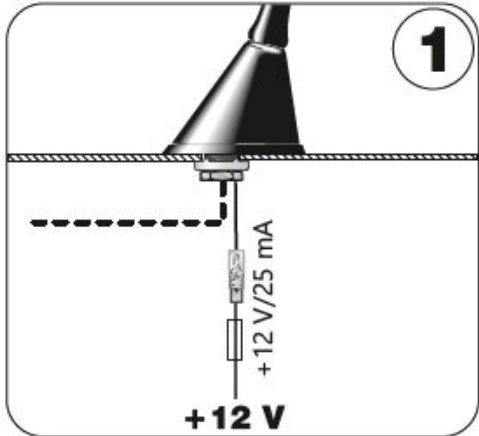

Stromversorgung Power Supply

Stromversorgung Power Supply

MOUNTING INSTRUCTIONS

Montageanleitung 2117_00.cdr 01/2016

Flex-Dachantenne
Flex Roof Antenna

MONTAGEANLEITUNG

Montagehinweise
Mounting Instruction