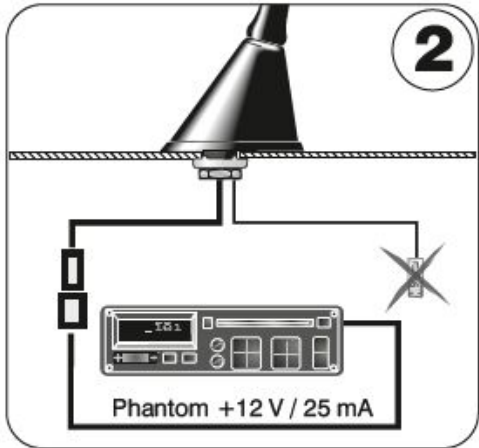

Stromversorgung Power Supply

Stromversorgung Power Supply

MOUNTING INSTRUCTIONS

Montageanleitung 2117_00.cdr 01/2016

Flex-Dachantenne
Flex Roof Antenna

MONTAGEANLEITUNG

Montagehinweise
Mounting Instruction