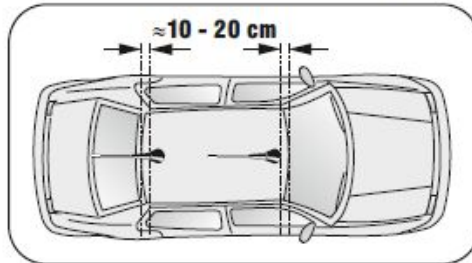

Kombi-Dachantenne
GSM, UMTS/ WLAN2.4/ GPS

Combi Roof Mount Antenna
GSM, UMTS/ WLAN2.4/ GPS

Montagehinweise
Mounting instruction

Stromversorgung **Power Supply**