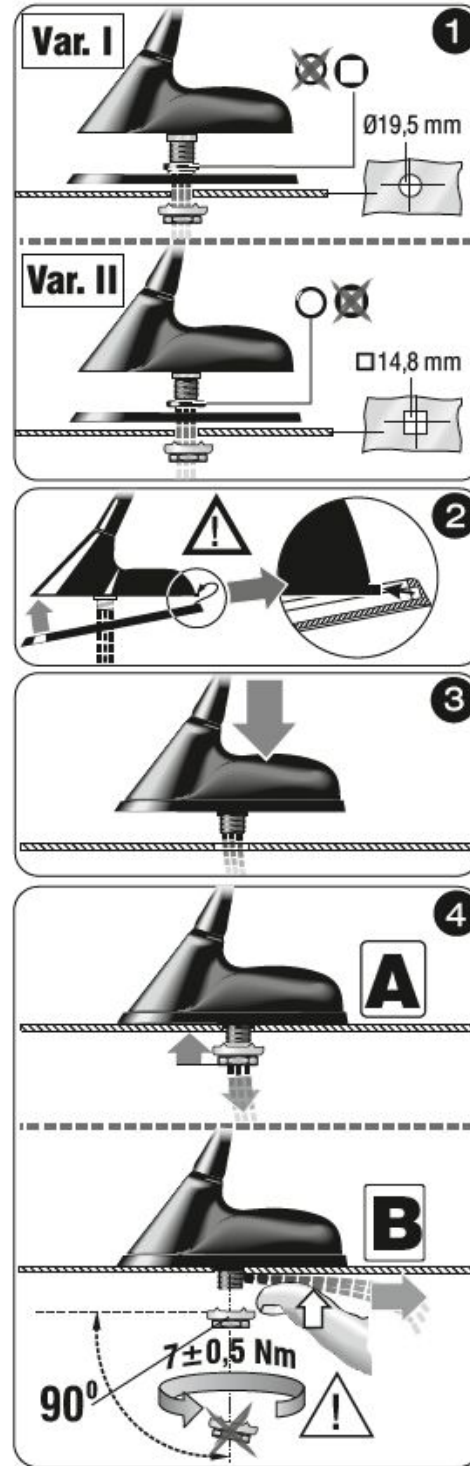

Kombi-Dachantenne
GSM, UMTS/ WLAN2.4/ GPS

Combi Roof Mount Antenna
GSM, UMTS/ WLAN2.4/ GPS

Montagehinweise
Mounting instruction

Stromversorgung **Power Supply**