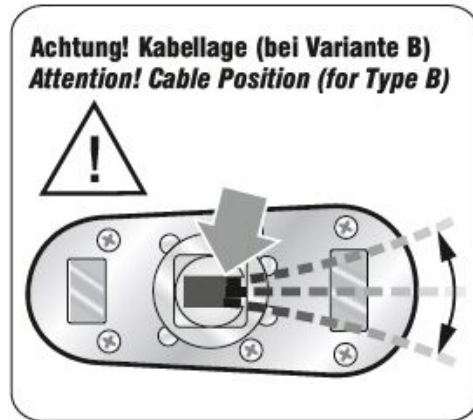

Kombi-Dachantenne
GSM, UMTS/ WLAN2.4/ GPS

Combi Roof Mount Antenna
GSM, UMTS/ WLAN2.4/ GPS

Montagehinweise
Mounting instruction

Stromversorgung **Power Supply**