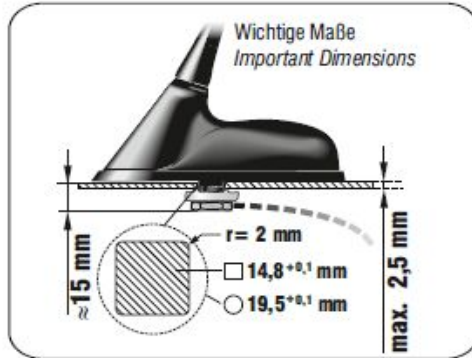

Kombi-Dachantenne
GSM, UMTS/ WLAN2.4/ GPS

Combi Roof Mount Antenna
GSM, UMTS/ WLAN2.4/ GPS

Montagehinweise
Mounting instruction

Stromversorgung **Power Supply**