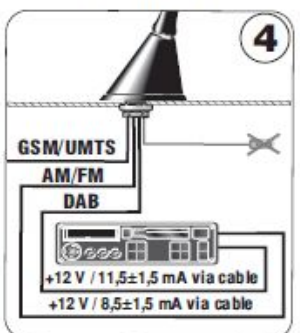

Supply via phantom powers AM/FM and DAB