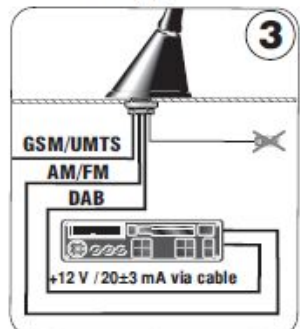

Supply via phantom powers DAB